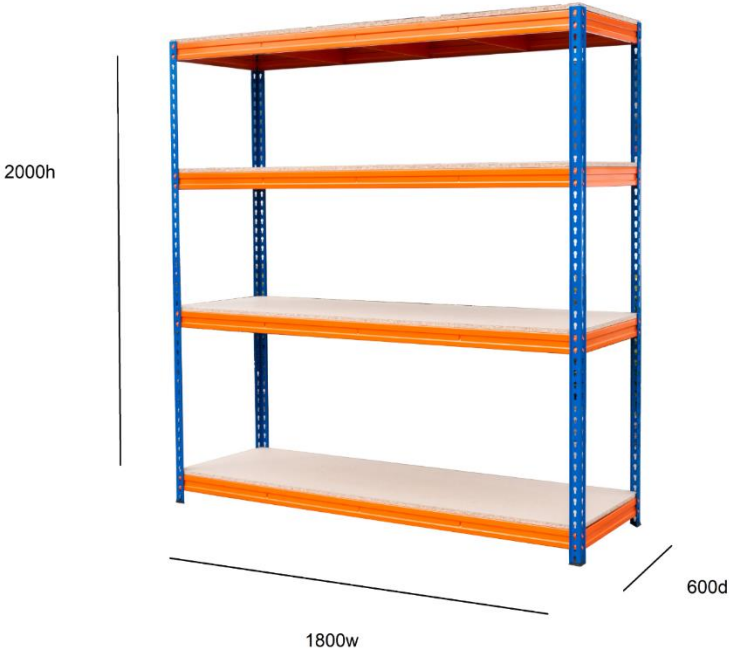

Data Spec Sheet:

Product:

Shelving 2000h x 1800w x 600d Orange/Blue 600kg 4 Levels (600-201860)

- Type : Value Shelving
- Height: 2000mm
- Width: 1800mm (internally) - Each upright 50mm Wide
- Depth: 600mm
- Paint: Orange/Blue. Corrosion resistant powder coat finish
- Steel Construction
- 4no. Levels
- Capacity per shelf 600 kg UDL (Uniformly Distributed Weight)
- High stability / freestanding